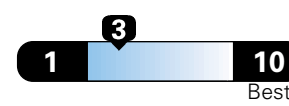

Smog Rating (tailpipe only)

This vehicle emits 470 grams CO2 per mile. The best emits 0 grams per mile (tailpipe only). Producing and distributing fuel also creates emissions; learn more at fuelconomy.gov.

Actual results will vary for many reasons, including driving conditions and how you drive and maintain your vehicle. The average new vehicle gets 27 MPG and cost $7,000 to fuel over 5 years. Cost estimates are based on 15,000 miles per year at $2.55 per gallon. MPGe is miles per gasoline gallon equivalent. Vehicle emissions are a significant cause of climate change and smog.

fuelconomy.gov

Calculate personalized estimates and compare vehicles